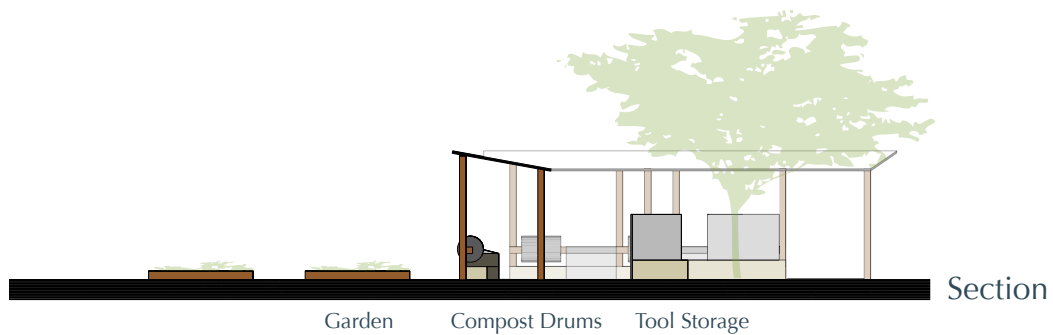

- Contained (Bear Proof)
- Filled at a single interval
- Turned Often (Every other day)
- Aerobic Process (No Smell)
- Rapid Process (Finished in 2 weeks)

55 or 110 Gallon Drums

Compost

Hubs

Plan

Section

Perspective