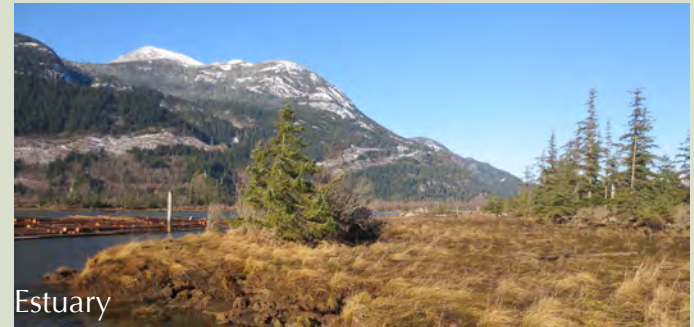

Squamish Estuary Wildlife Management Area

Crown Land - Resource

Eaglewind Park

Site

Conservation