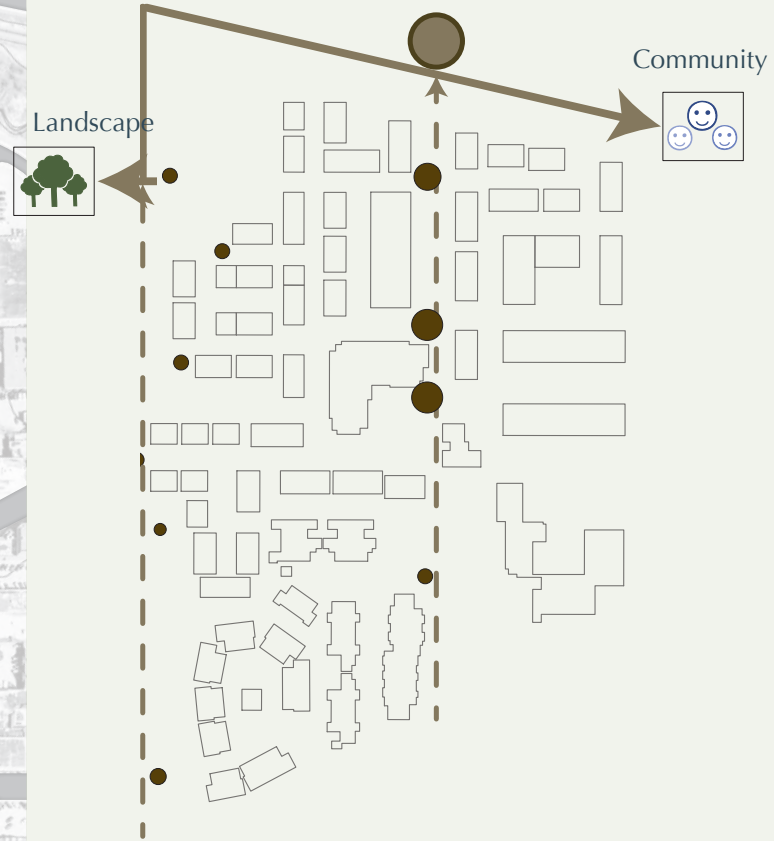

WASTE DEMONSTRATION LANDSCAPE

The landscape is a visual tool that communicates the environmental and social benefits of recycling organic waste

Design

Strategies

ALL ORGANIC WASTE IS KEPT ON SITE

and recycled into the landscape

LANDSCAPE IS PROCESS DRIVEN

where compost develops the gardens and improves the landscape over time

ENCOURAGE STEWARDSHIP OF THE LAND

by local people who recycle organic waste into the surrounding environment

Concept

Compost Neighborhoods

Residents compost their own waste

Concept

Compost Hubs with Adjoining Gardens

Compost is distributed to gardens by residents and landscape workers

Concept

Circulation and Nodes

Circulation and nodes bring the community together

Concept

Compost Distribution

Compost is used for growing plants, applied in the restoration of the old dump, or sold to the community

Compost

Method

Commercial Drum