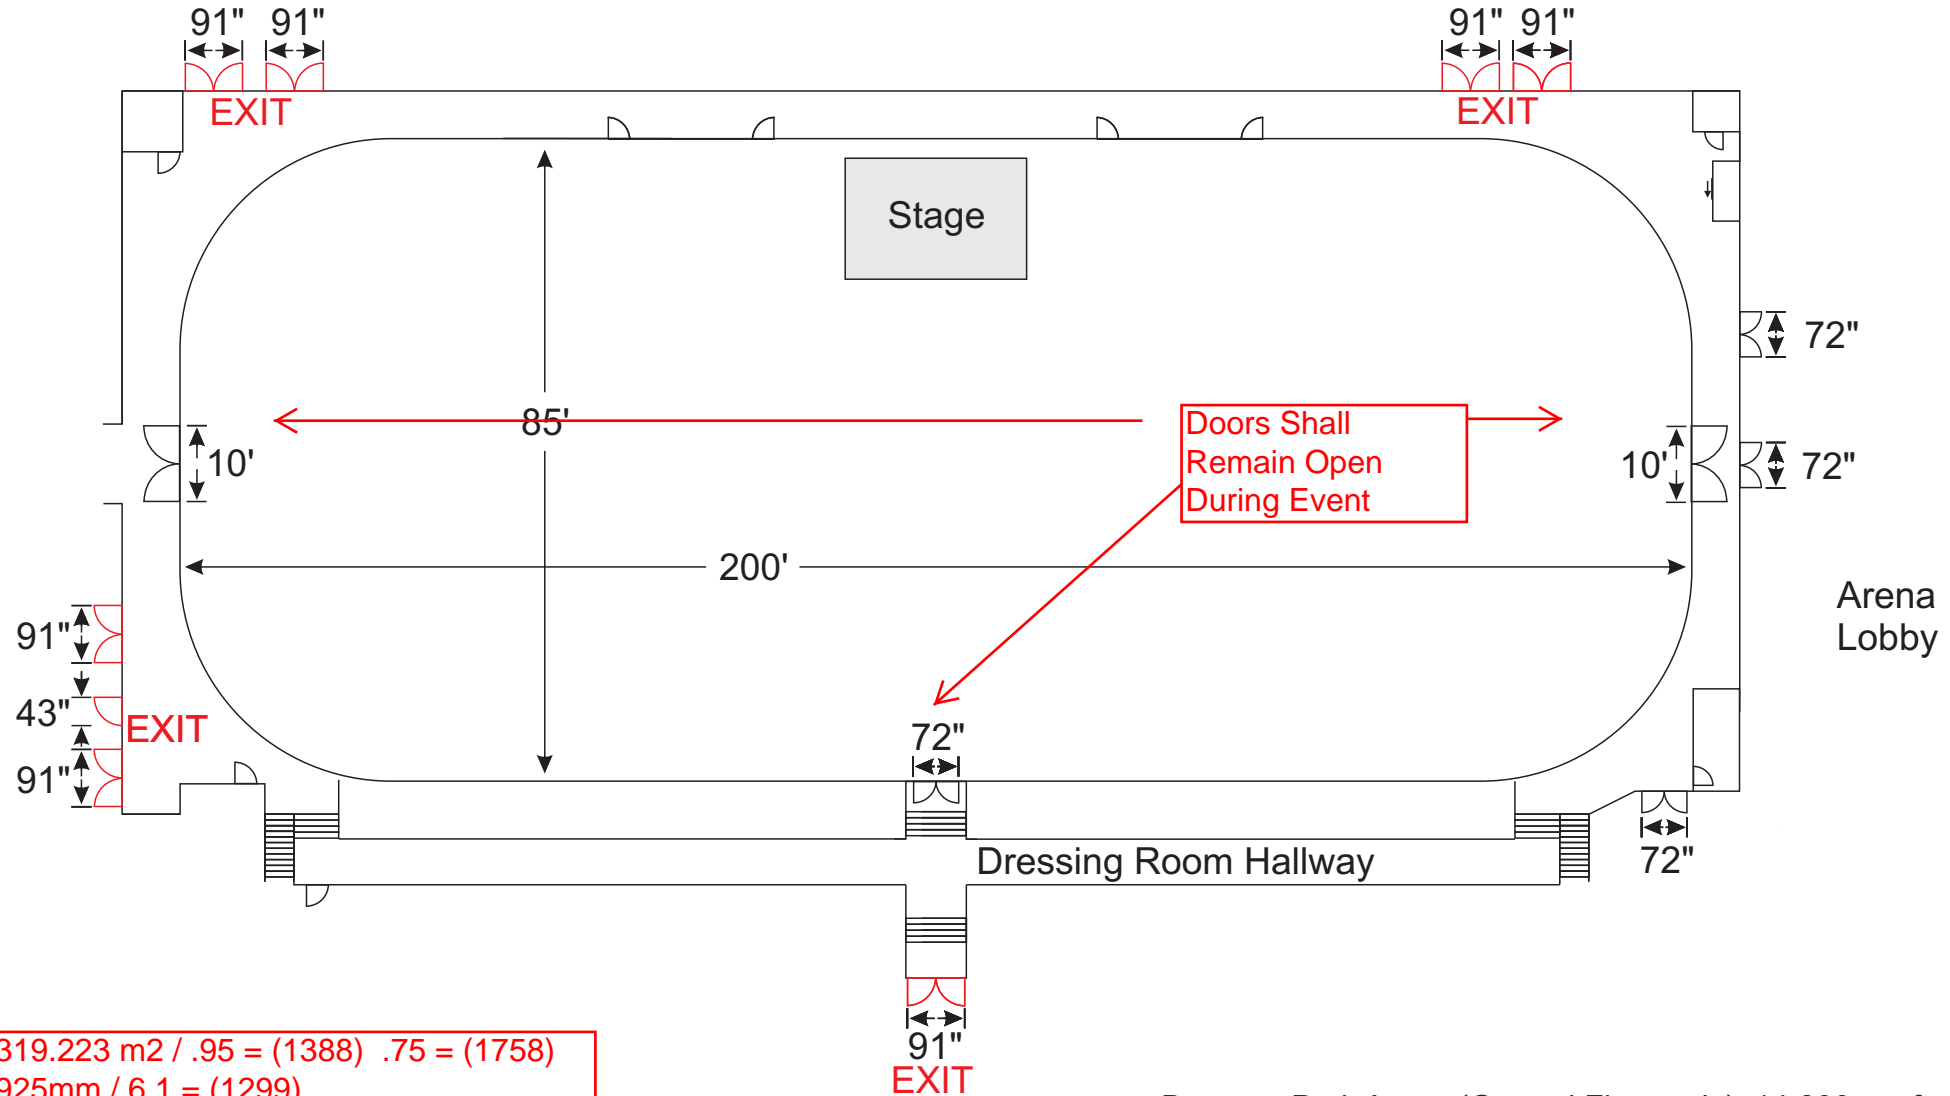

# Brennan Park Arena

1319.223 m<sup>2</sup> / .95 = (1388) .75 = (1758)  
 7925mm / 6.1 = (1299)  
**Occupant Load**  
**Non-Fixed Tables and Chairs 1143**  
**Non-Fixed Chairs 1299**  
**Standing Room 1299**  
 LAFC 2588

Brennan Park Arena (Ground Floor only): 14,200 sq. ft.  
 7 Fire Exits 91" wide  
 1 Fire Exit 43" wide  
 3 Lobby Exits 72" wide  
 Scale: 1 mm. = 1 ft.