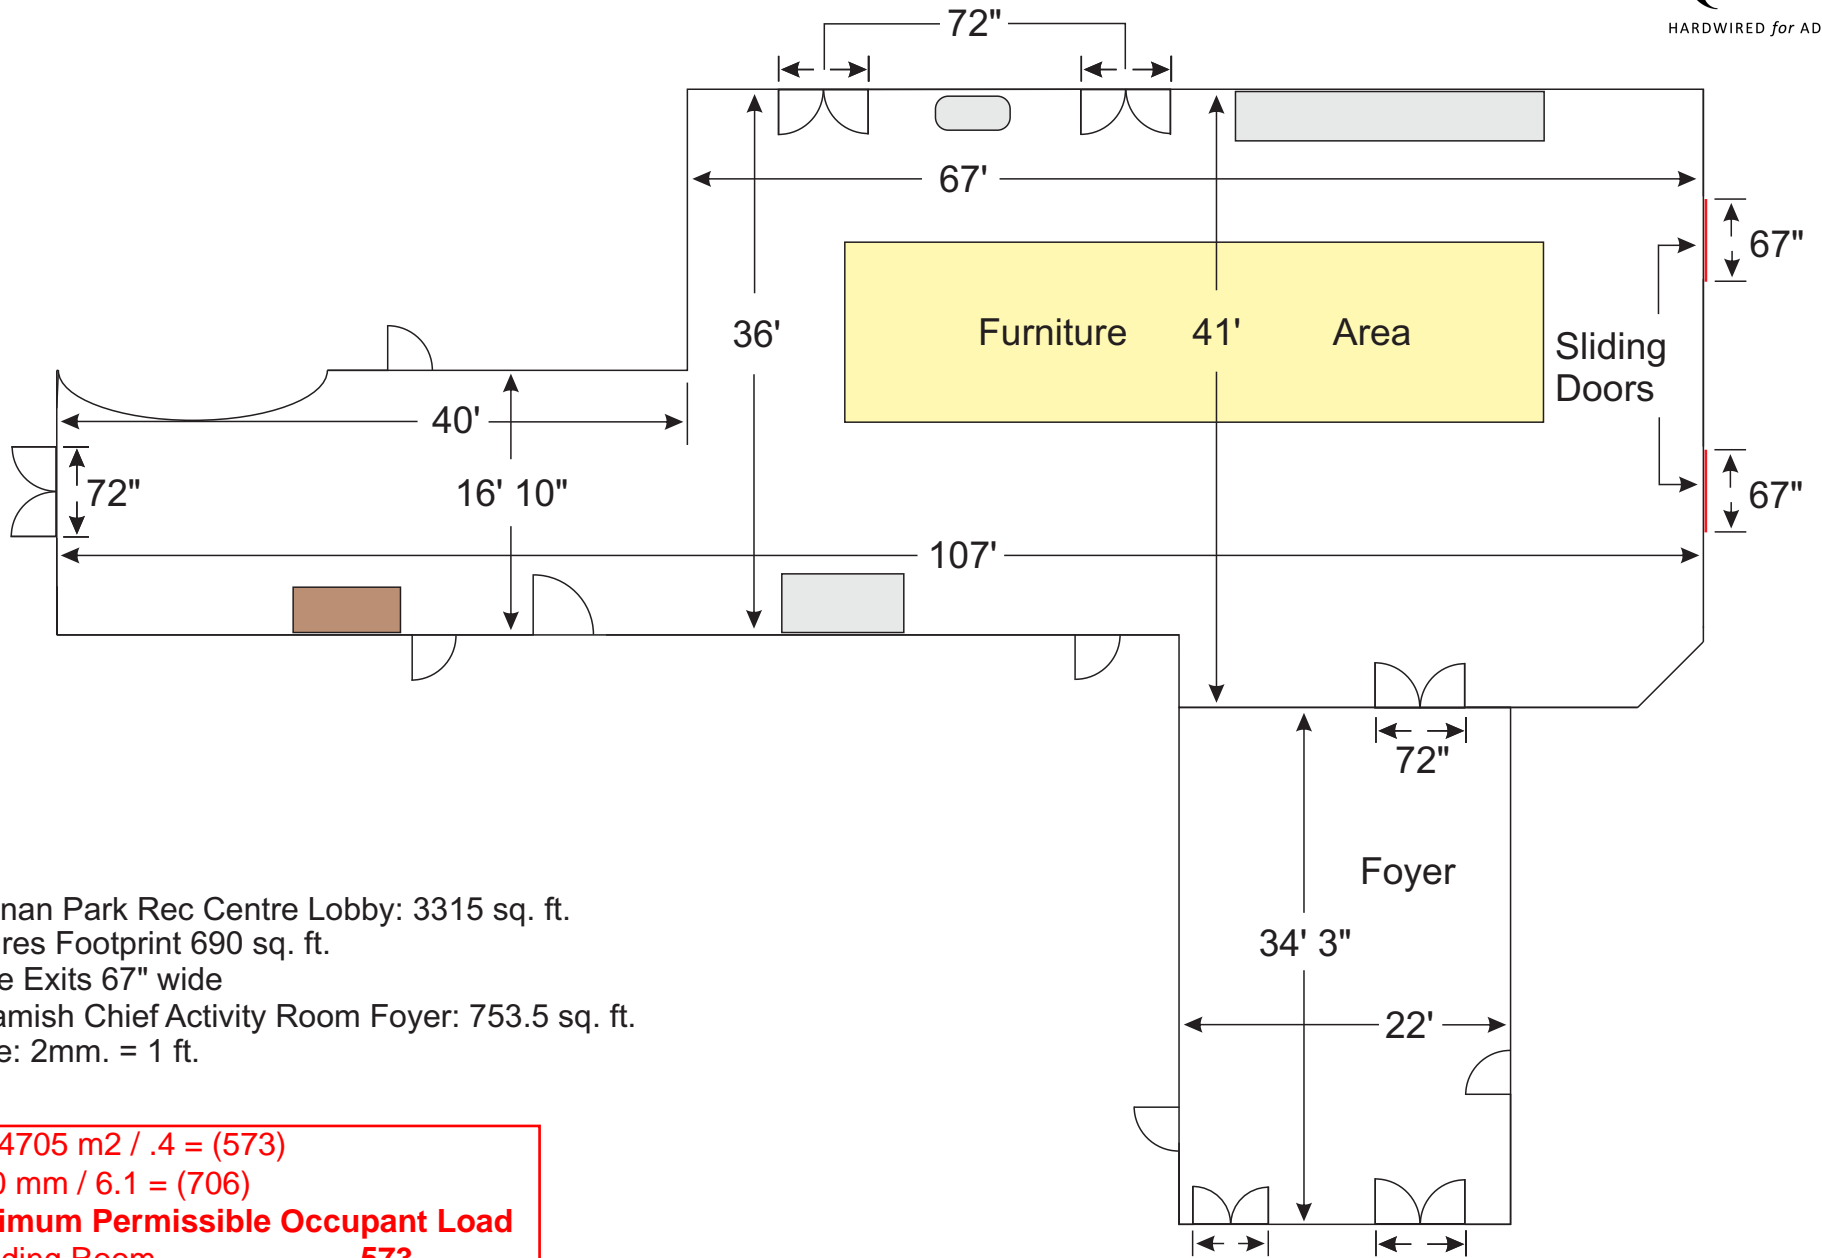

Brennan Park Lobby

Brennan Park Rec Centre Lobby: 3315 sq. ft.
 Fixtures Footprint 690 sq. ft.
 2 Fire Exits 67" wide
 Squamish Chief Activity Room Foyer: 753.5 sq. ft.
 Scale: 2mm. = 1 ft.

229.4705 m2 / .4 = (573)
 4310 mm / 6.1 = (706)
Maximum Permissible Occupant Load
 Standing Room **573**