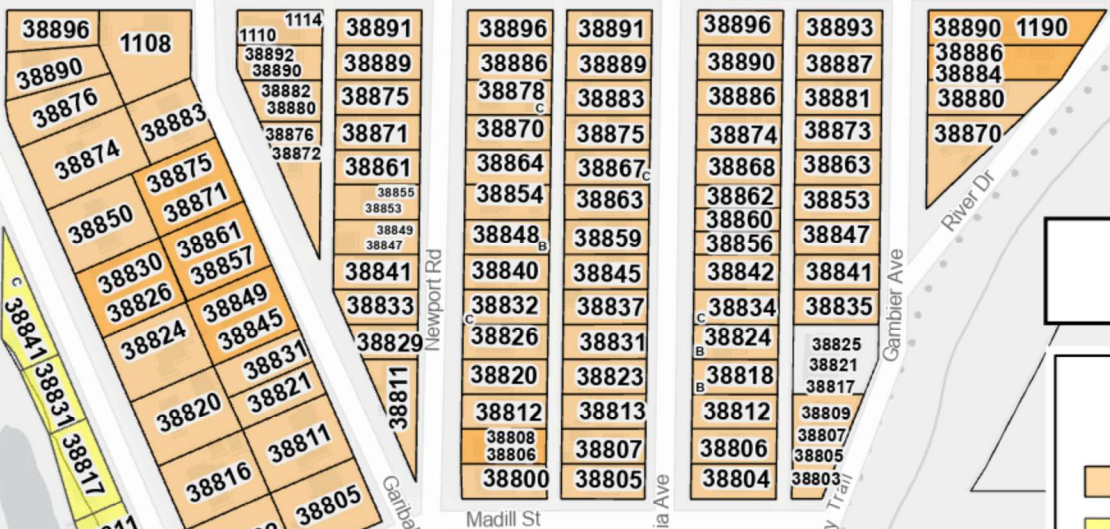

# Valleycliffe

**Legend**

- Residential 5 (R-5)

38902 1103

Magee St

## Legend

- Residential 4 (R-4)
- Residential 5 (R-5)

Dentville

Square Skateboard Park/Carson Place Park