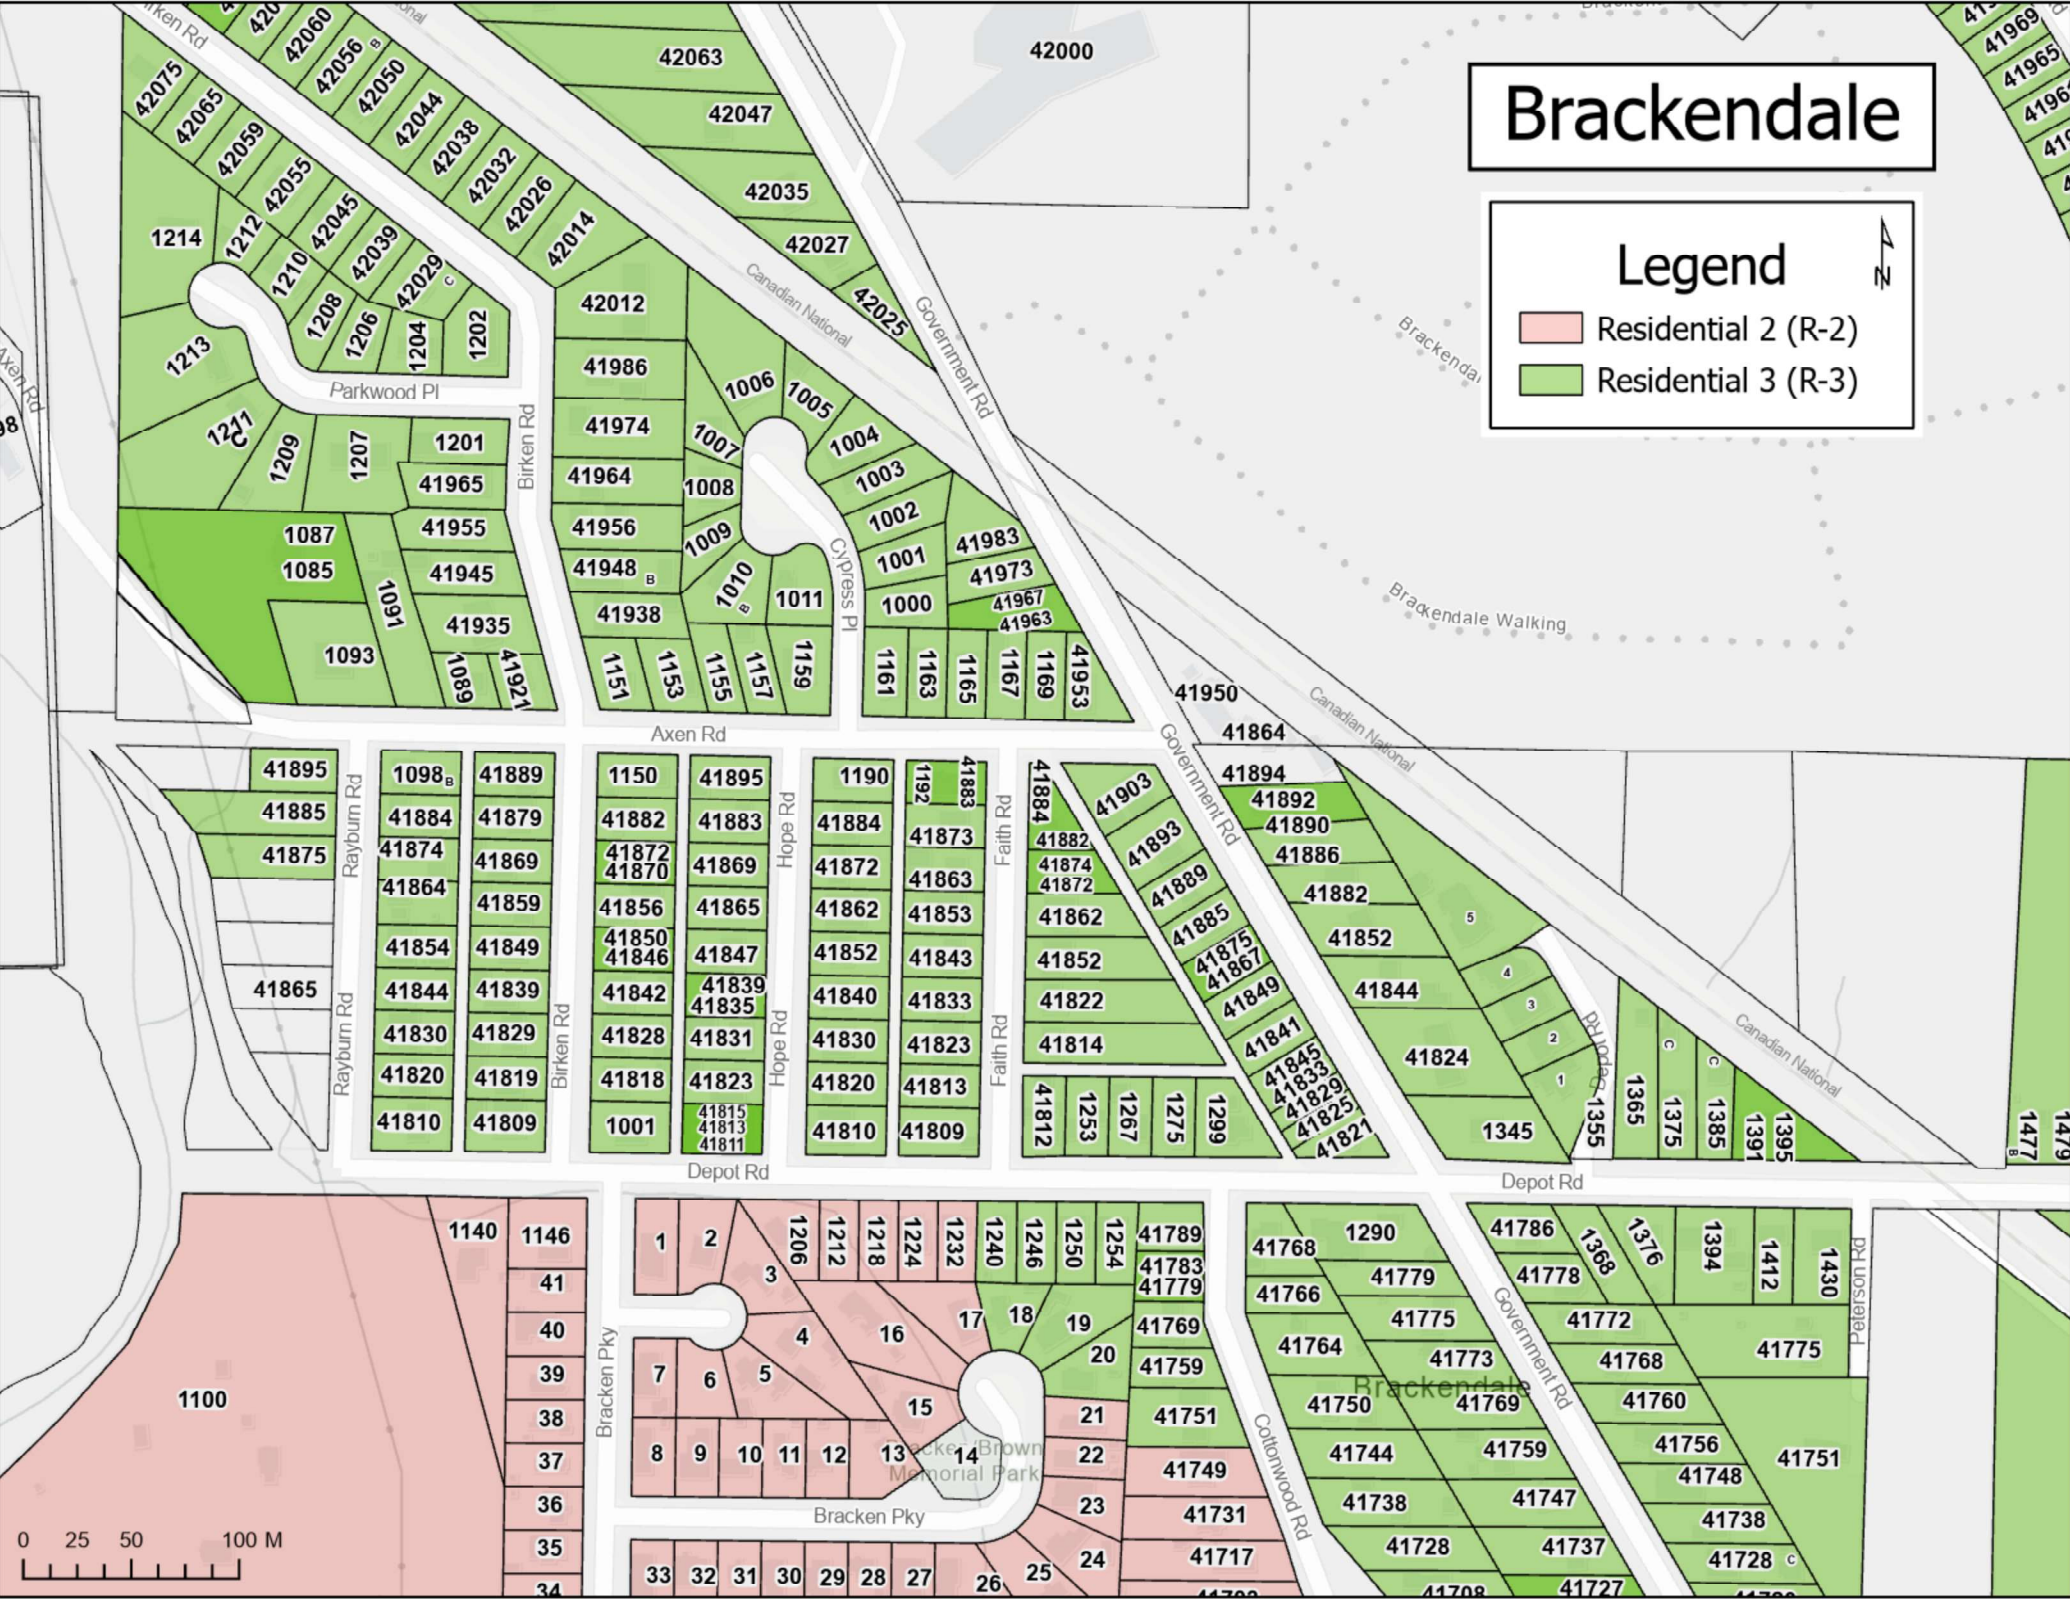

Brackendale

Legend

- Residential 2 (R-2)
- Residential 3 (R-3)