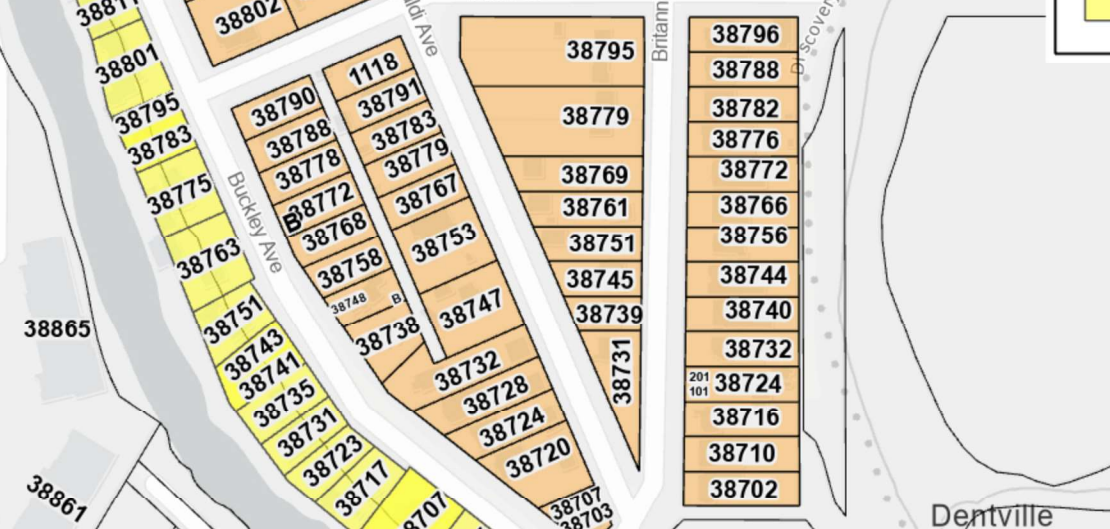

# Valleycliffe

**Legend**

- Residential 5 (R-5)

38902 1103

Magee St

## Legend

- Residential 4 (R-4)
- Residential 5 (R-5)

Dentville

Square Skateboard Park/Carson Place Park