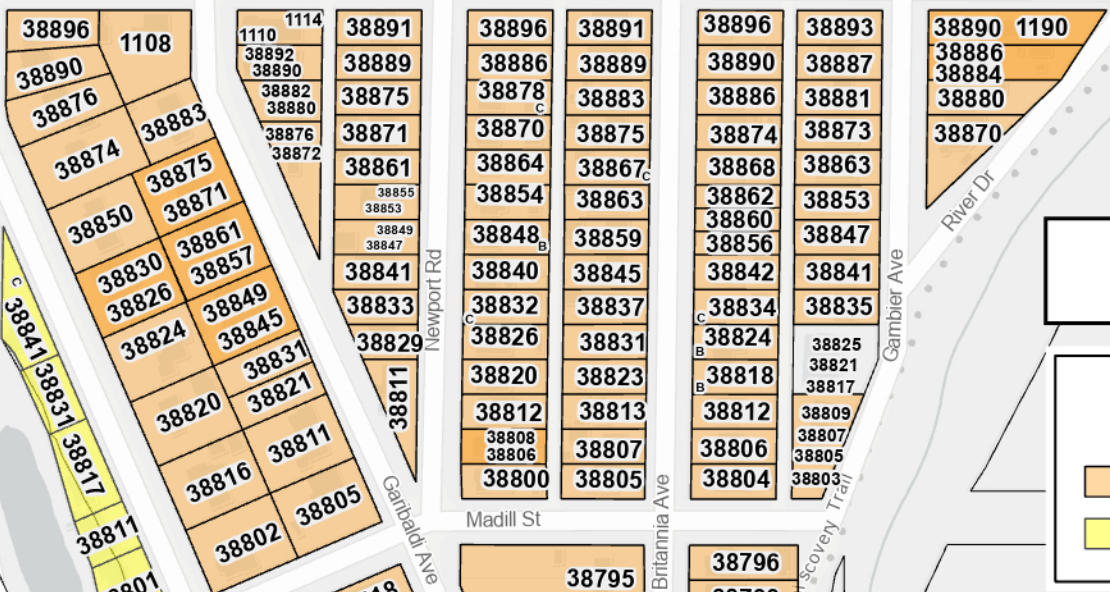

# Downtown

**Legend**

Residential 2 (R-2)

38902 1103

Magee St