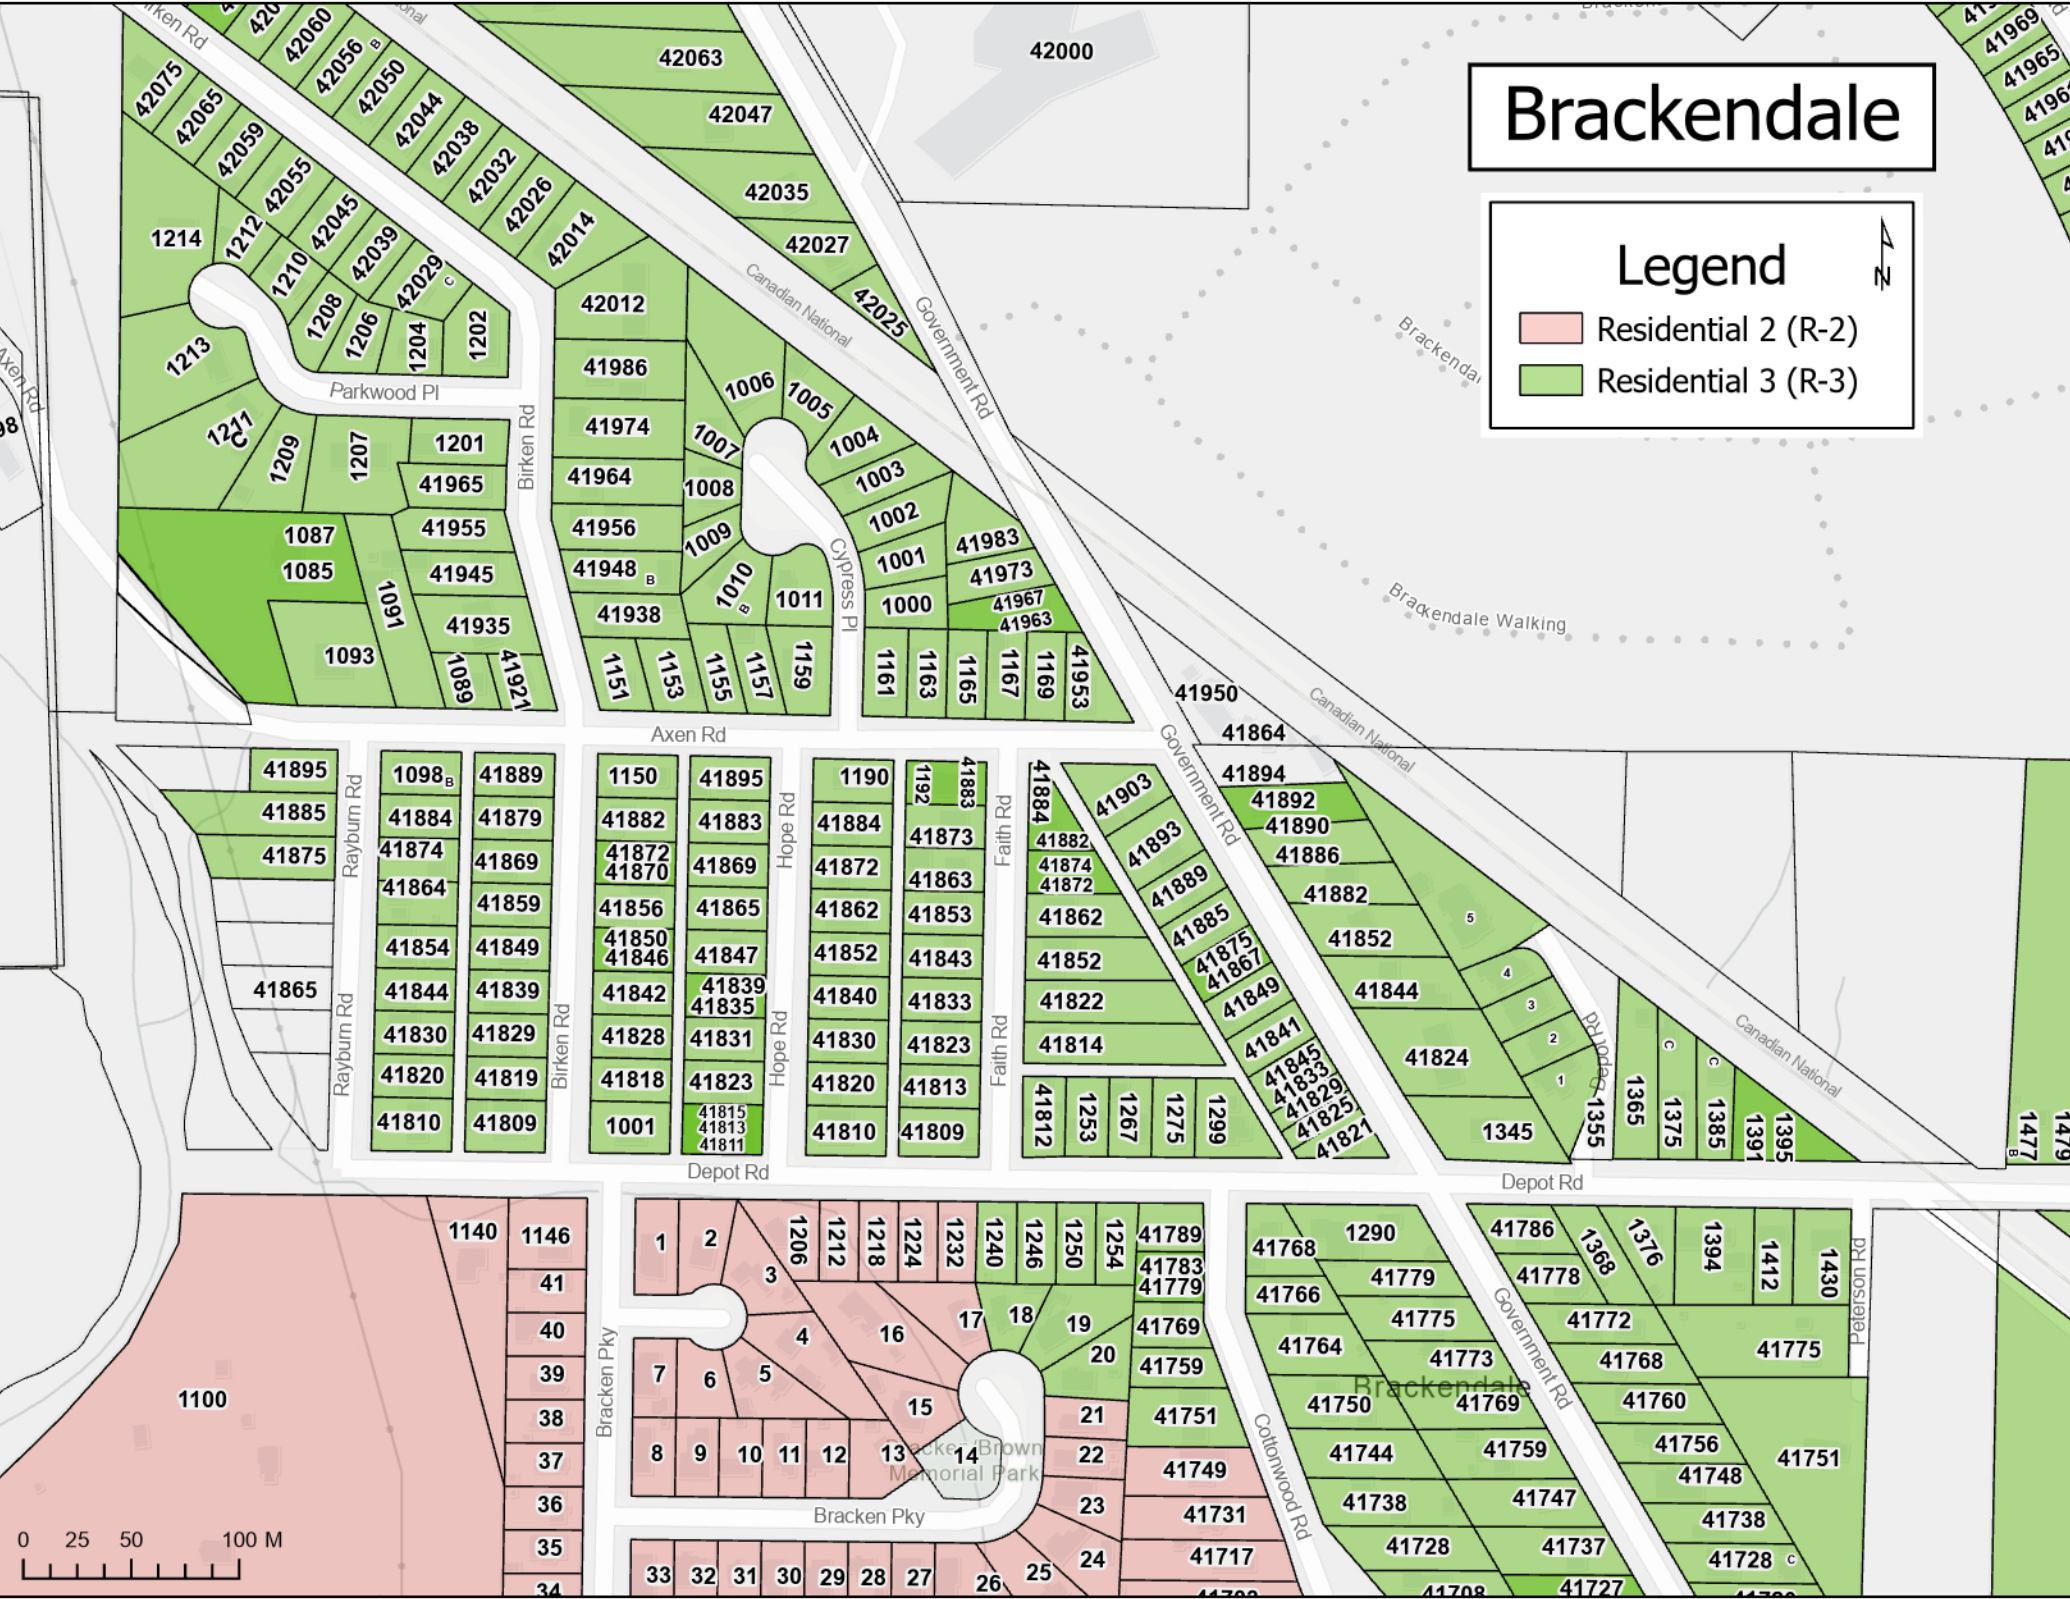

# Brackendale

**Legend**

 Residential 3 (R-3)

Squamish River

## Legend

-  Residential 2 (R-2)
-  Residential 3 (R-3)

Bracken Brown Memorial Park