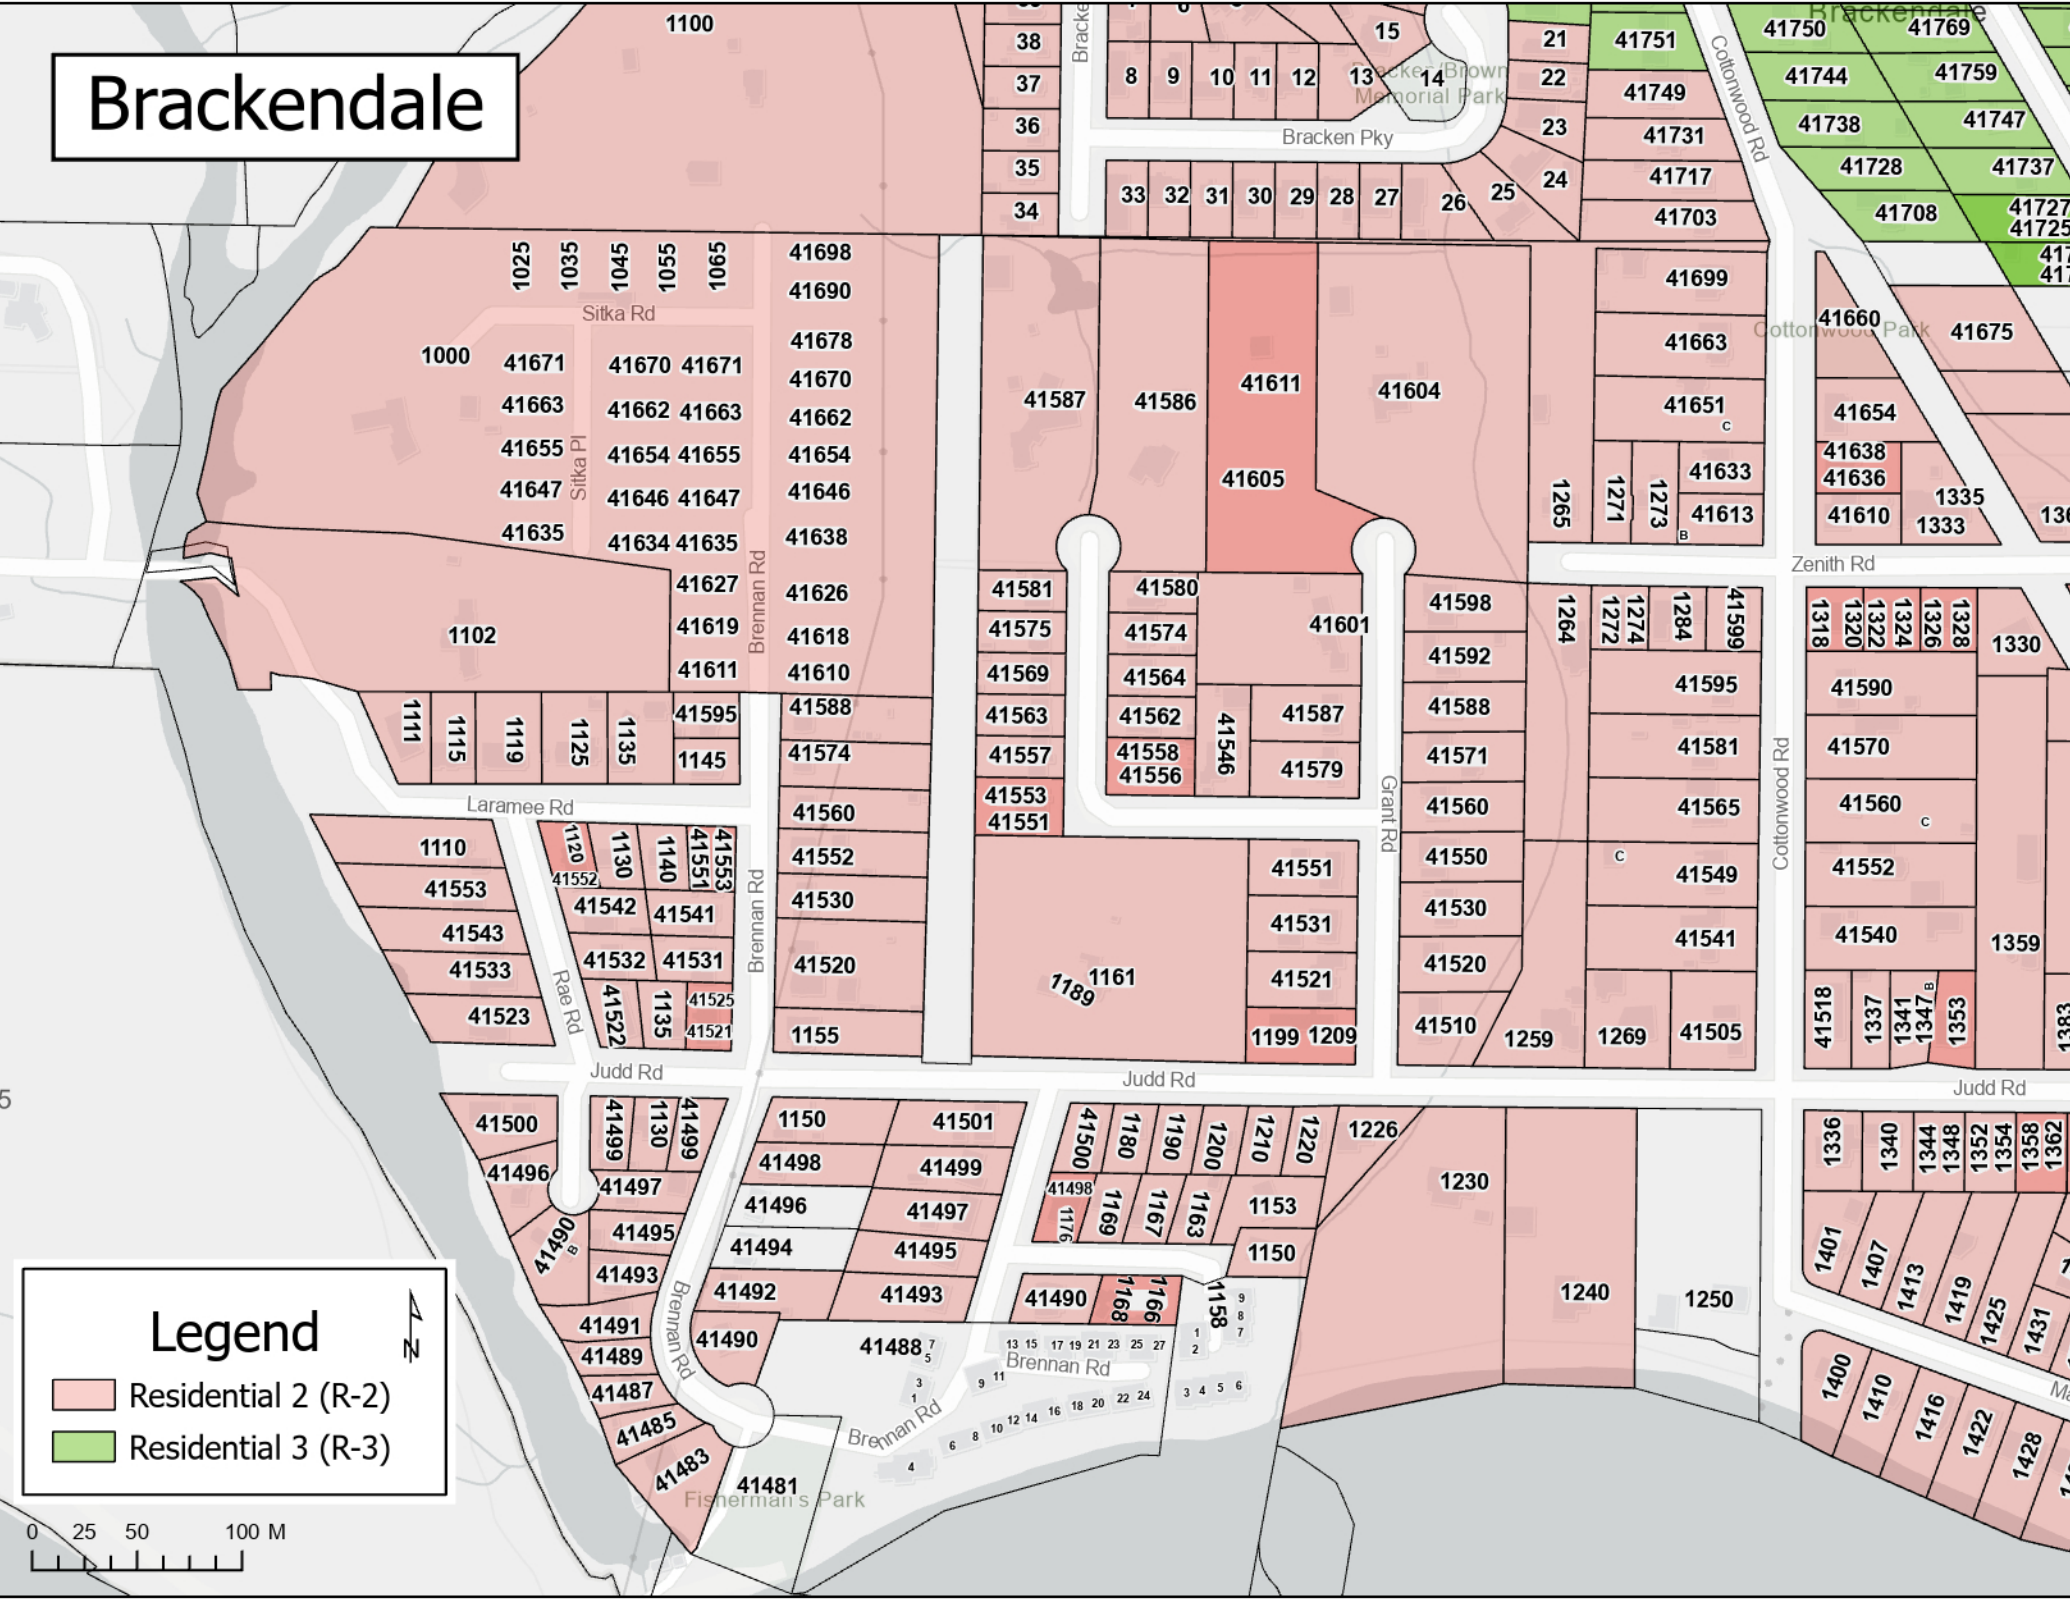

Brackendale

Legend

- Residential 2 (R-2)
- Residential 3 (R-3)