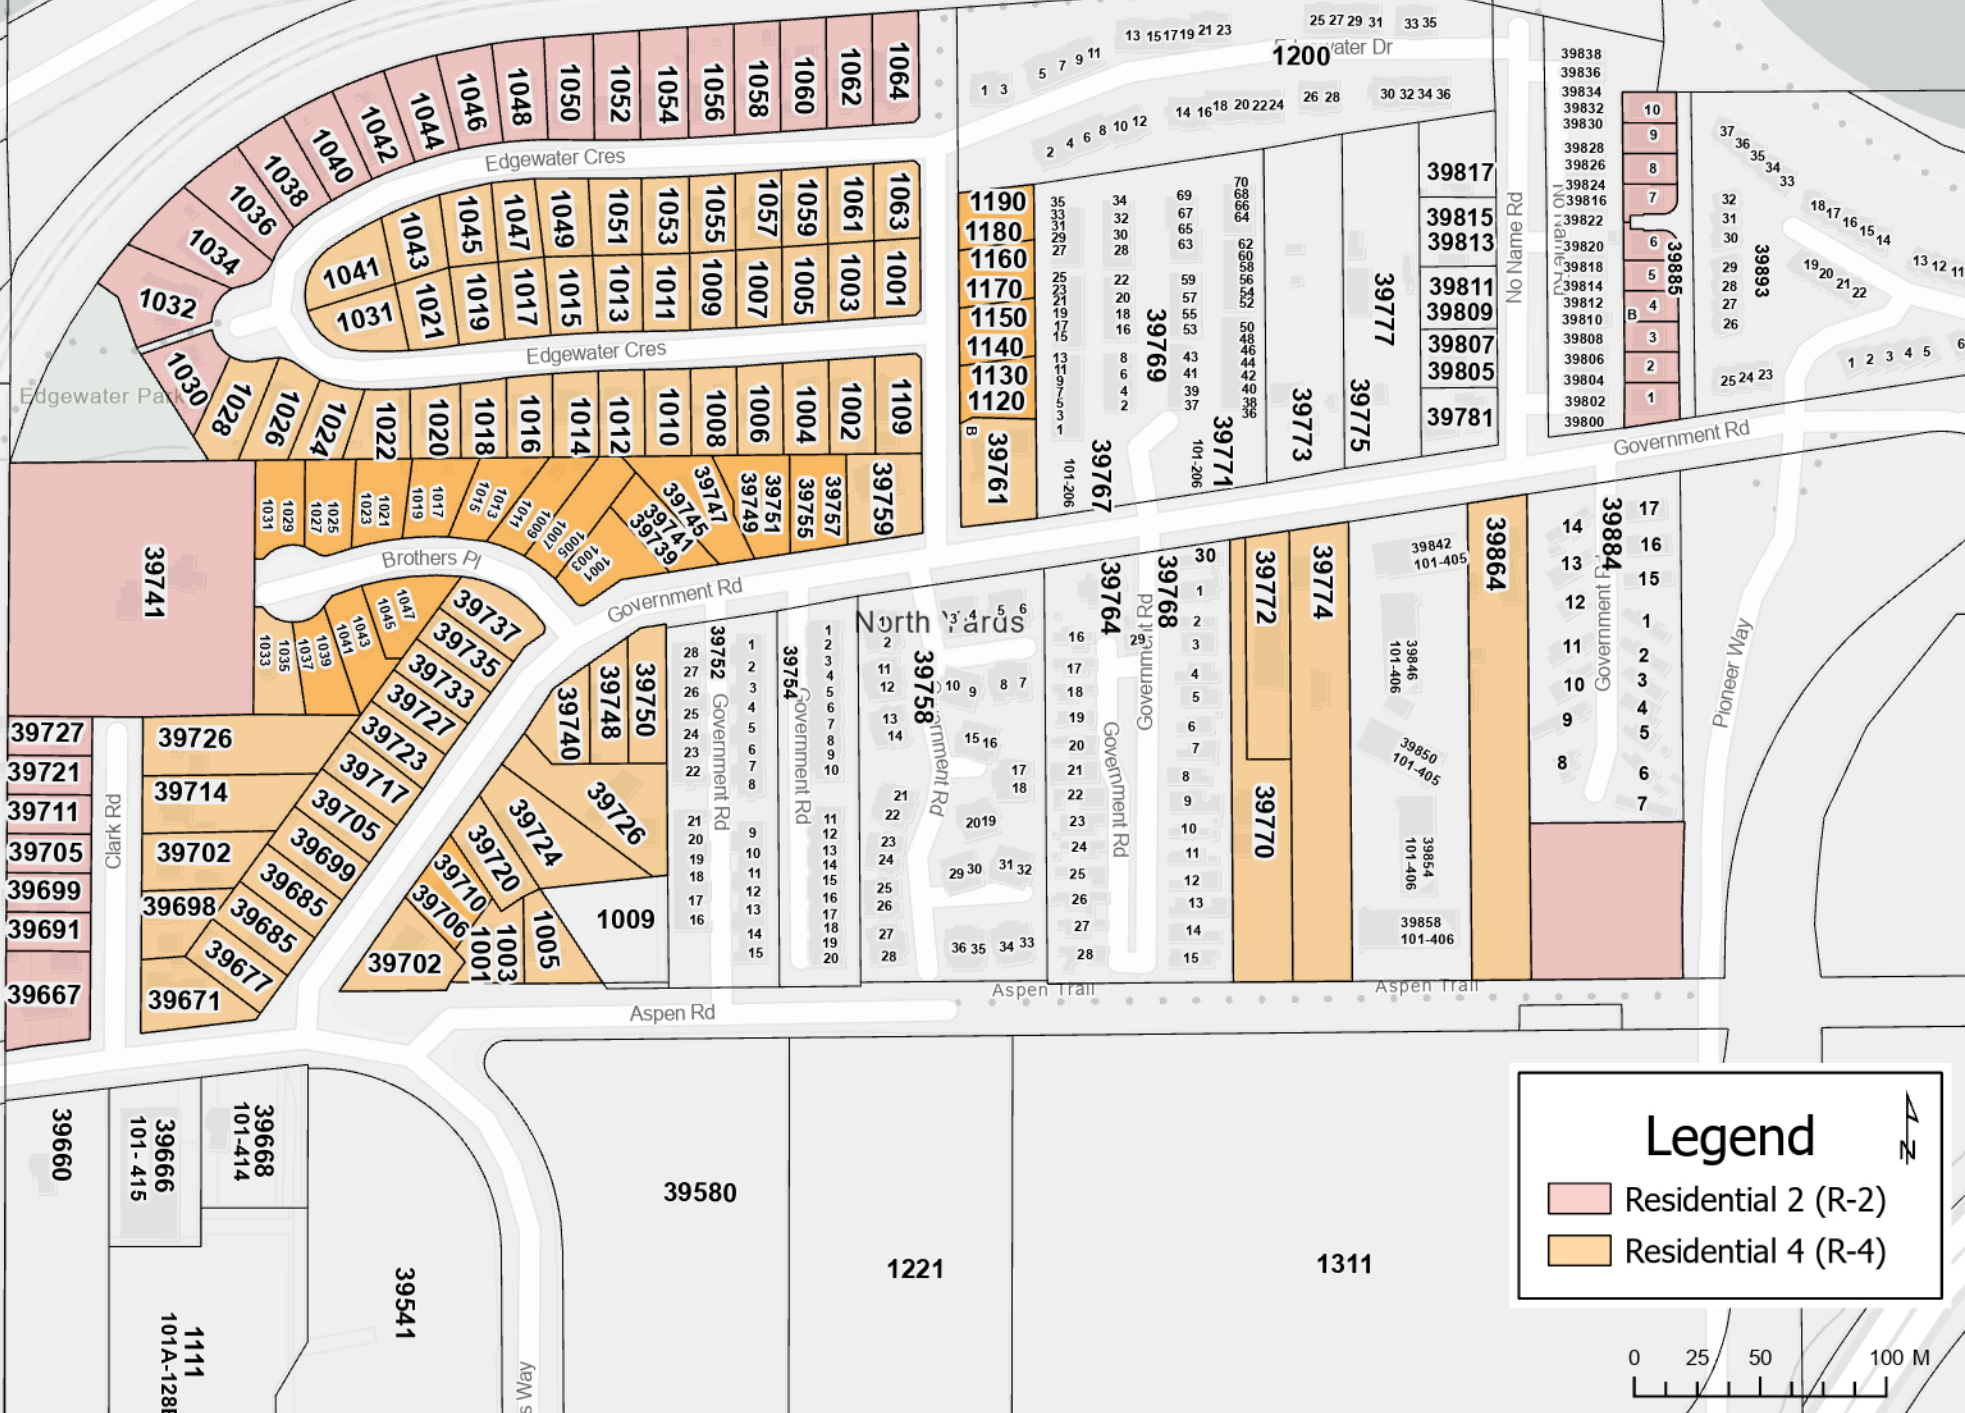

Northyards

1300

Legend

- Residential 2 (R-2)
- Residential 4 (R-4)