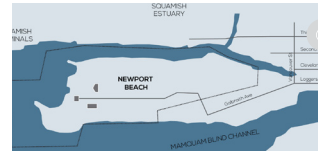

Newport Beach Developments